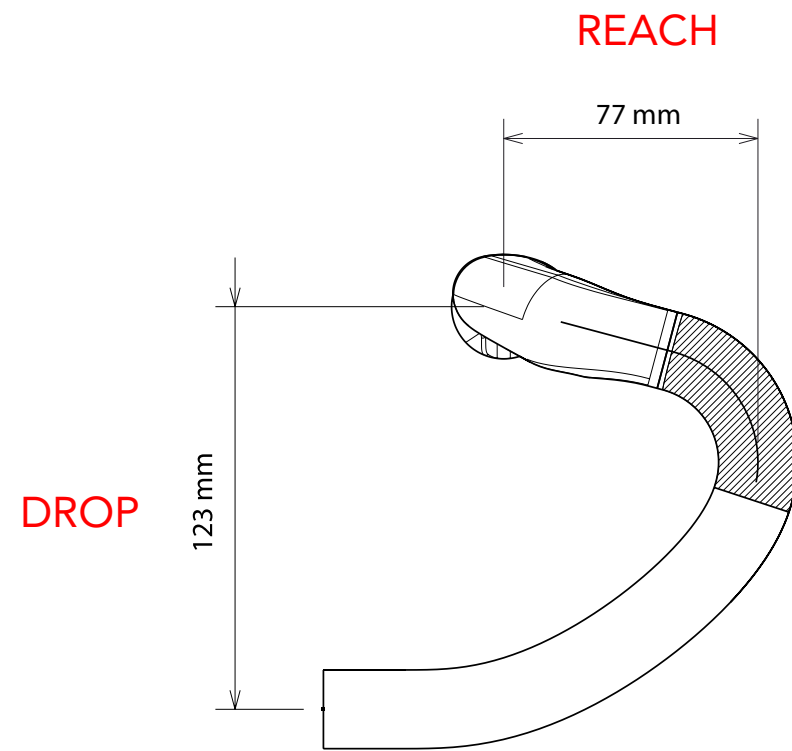

How 3T specifies road bar size:

GETTING THE MEASURE

Model	Flare out	WIDTH (mm)
ERGONOVA 38	6°	380
ERGONOVA 40	6°	400
ERGONOVA 42	6°	420
ERGONOVA 44	6°	440
ERGONOVA 46	6°	460

ERGONOVA