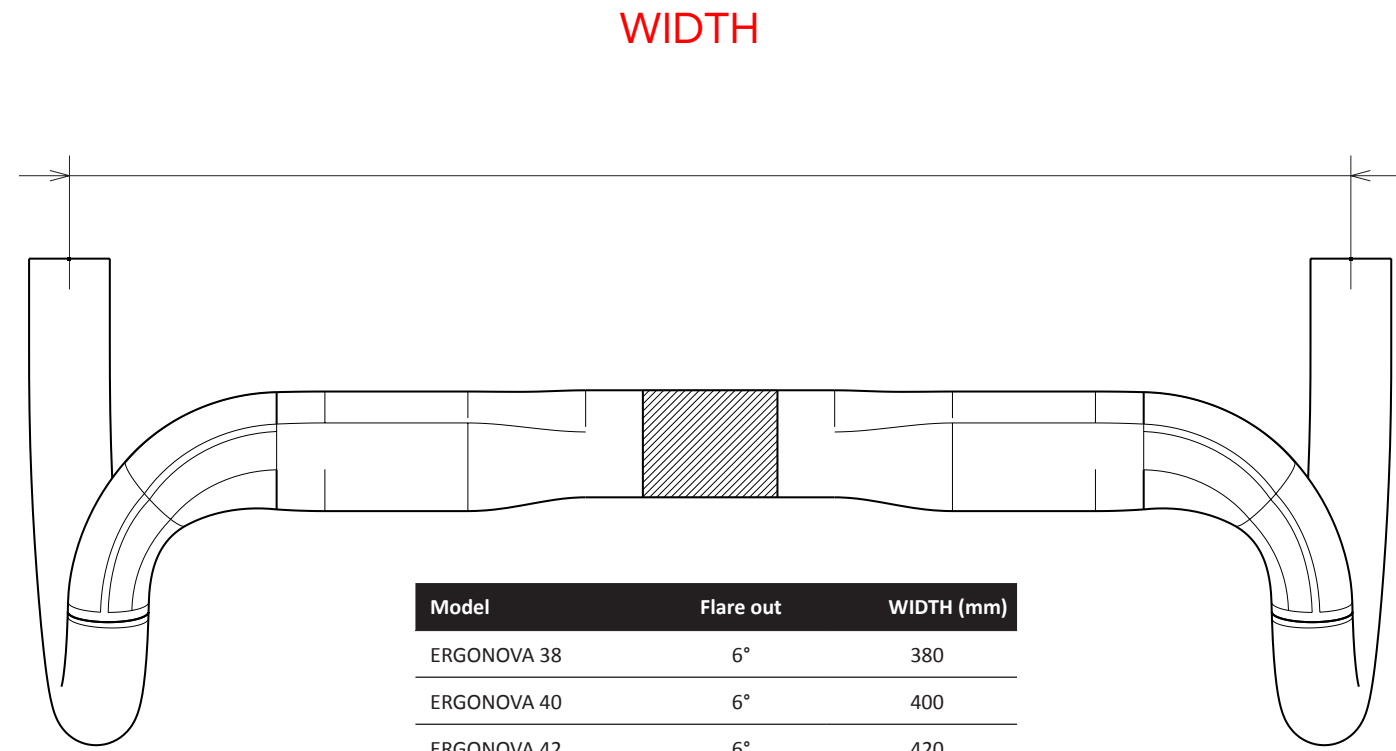

How 3T specifies road bar size:

GETTING THE MEASURE

Model	Flare out	WIDTH (mm)
ERGONOVA 38	6°	380
ERGONOVA 40	6°	400
ERGONOVA 42	6°	420
ERGONOVA 44	6°	440
ERGONOVA 46	6°	460

ERGONOVA