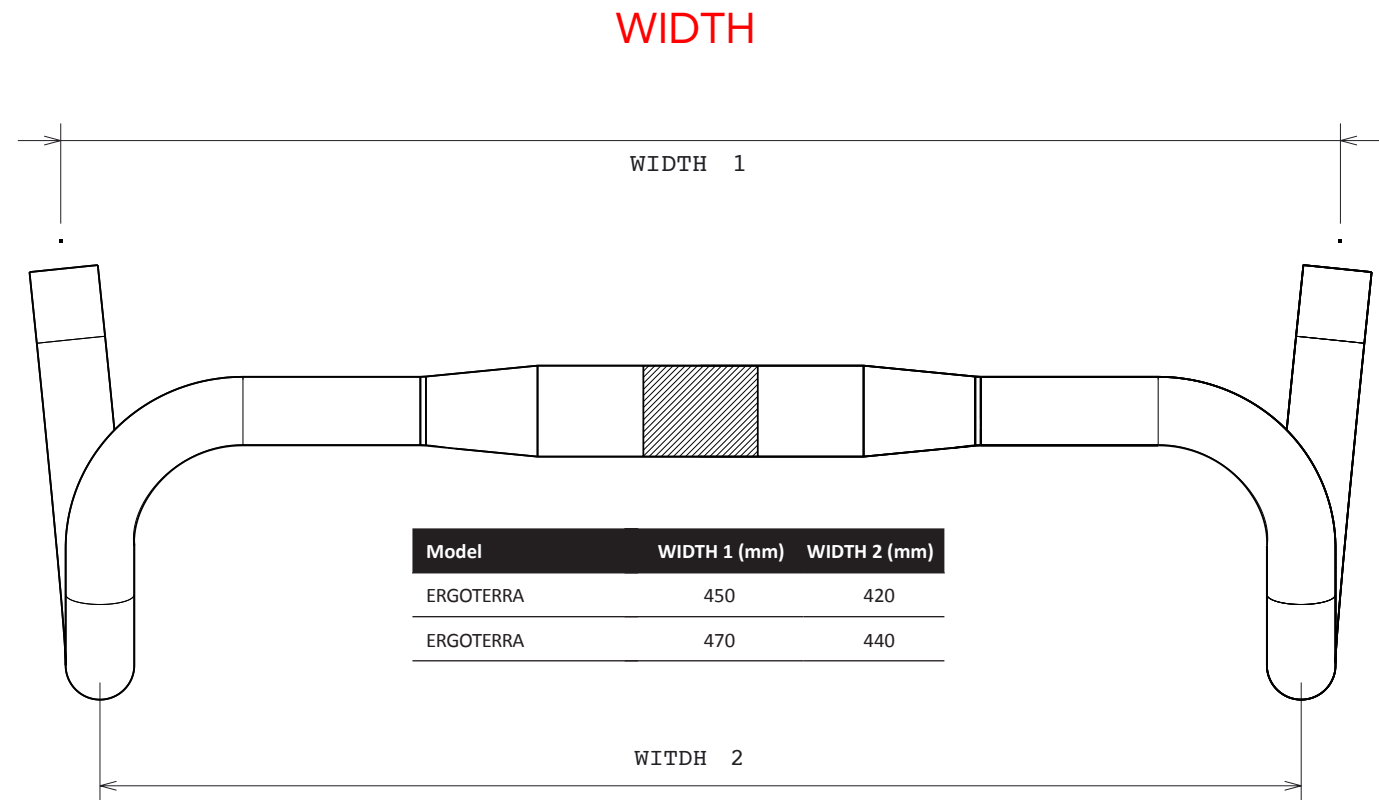

How 3T specifies road bar size:

GETTING THE MEASURE

Model	WIDTH 1 (mm)	WIDTH 2 (mm)
ERGOTERRA	450	420
ERGOTERRA	470	440

ERGOTERRA