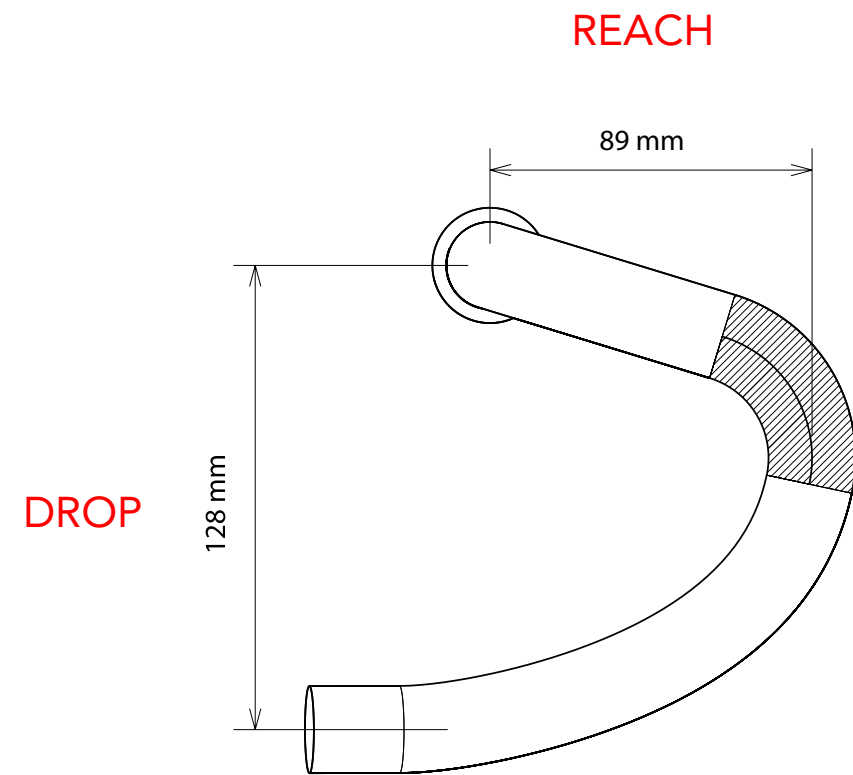

How 3T specifies road bar size:

GETTING THE MEASURE

Model	WIDTH 1 (mm)	WIDTH 2 (mm)
ERGOTERRA	450	420
ERGOTERRA	470	440

ERGOTERRA