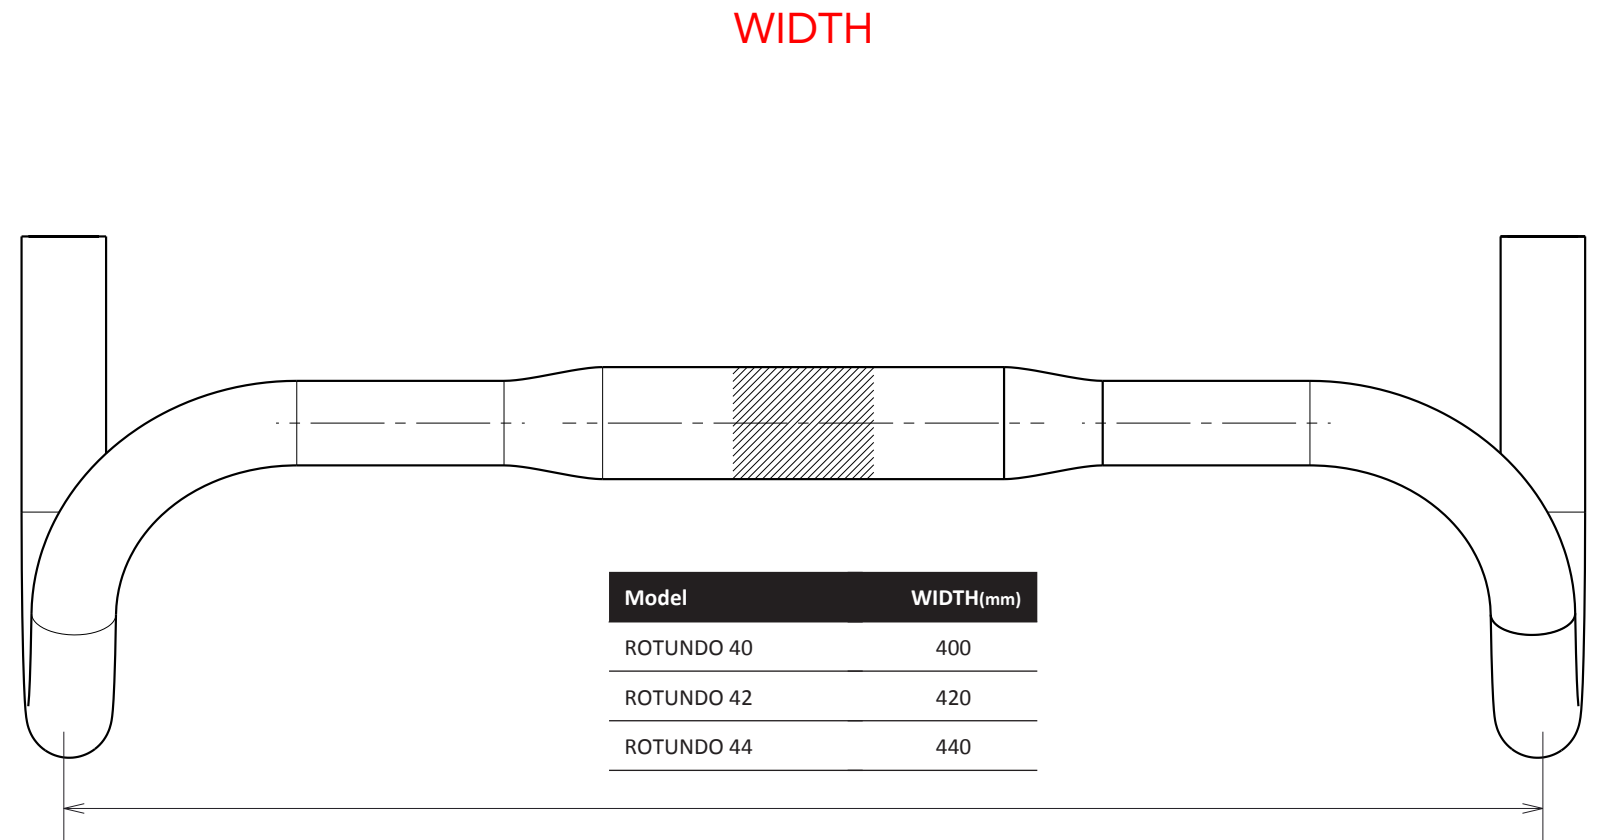

How 3T specifies road bar size:

GETTING THE MEASURE

ROTUNDO