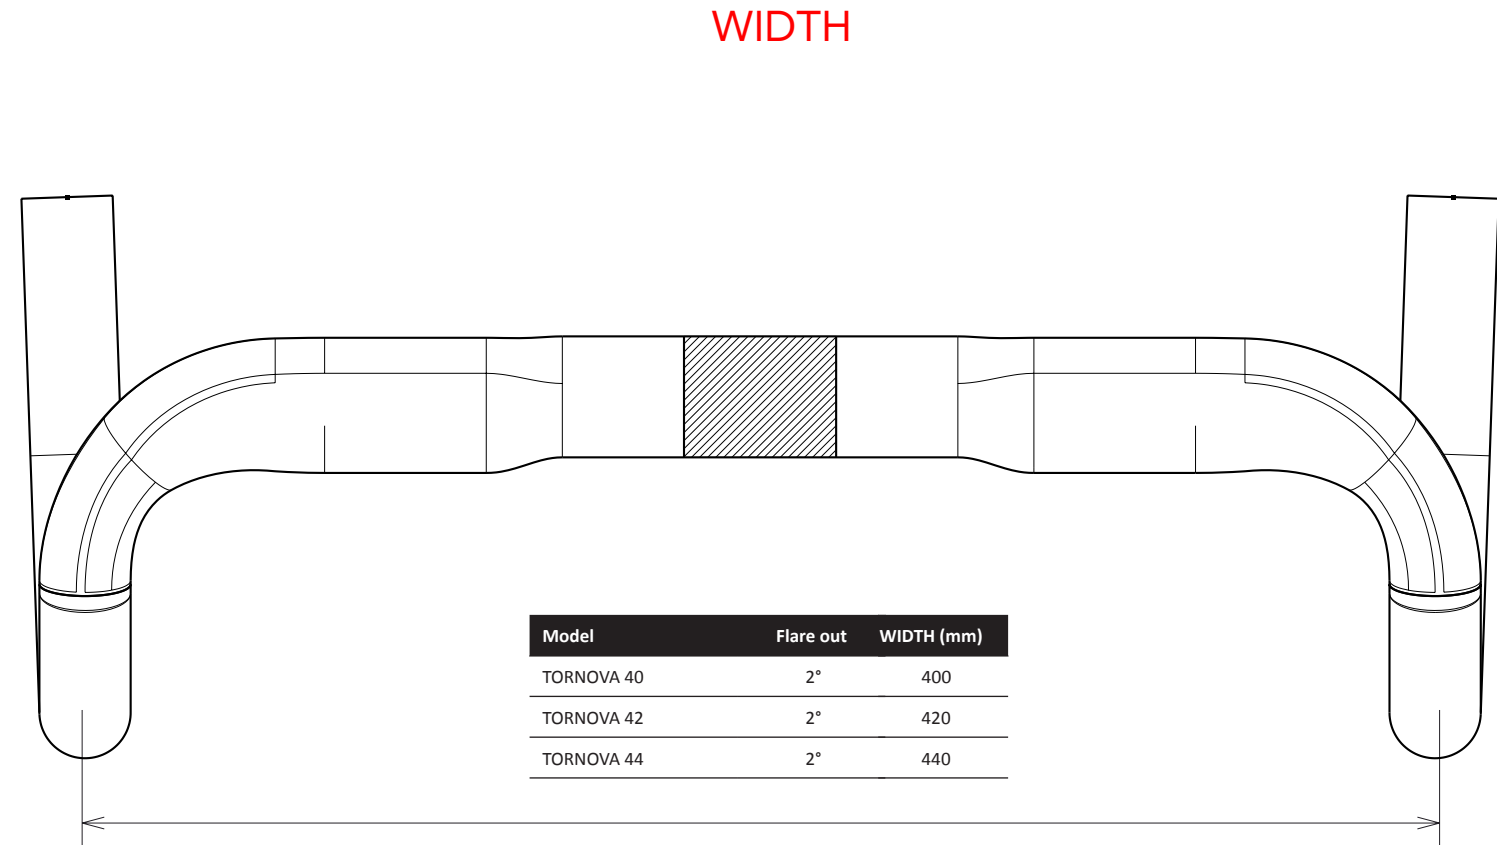

How 3T specifies road bar size:

# GETTING THE MEASURE