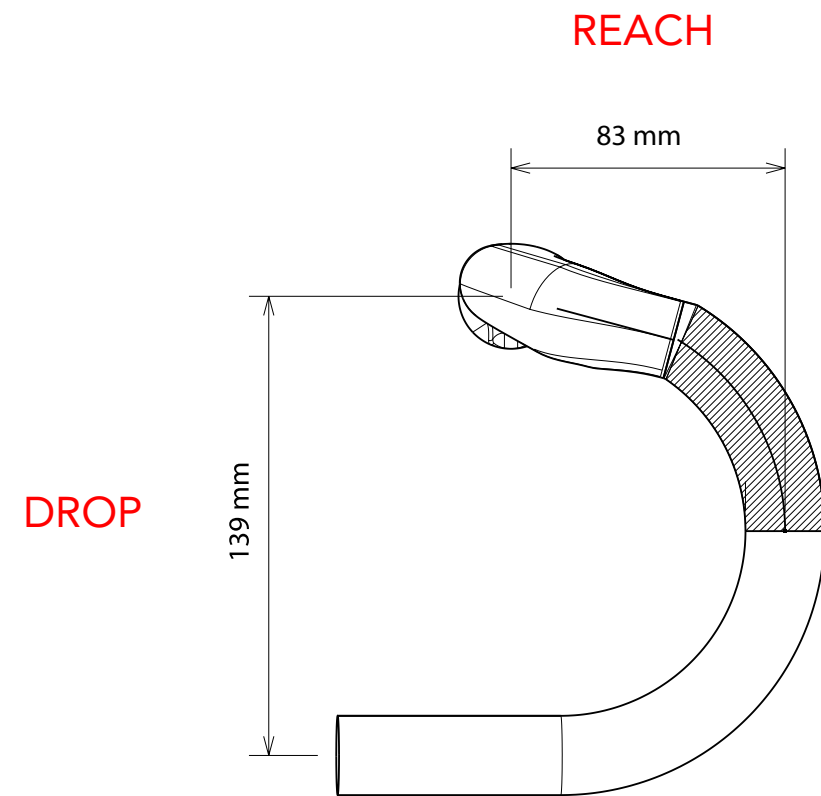

How 3T specifies road bar size:

# GETTING THE MEASURE

Model	Flare out	WIDTH (mm)
TORNOVA 40	2°	400
TORNOVA 42	2°	420
TORNOVA 44	2°	440