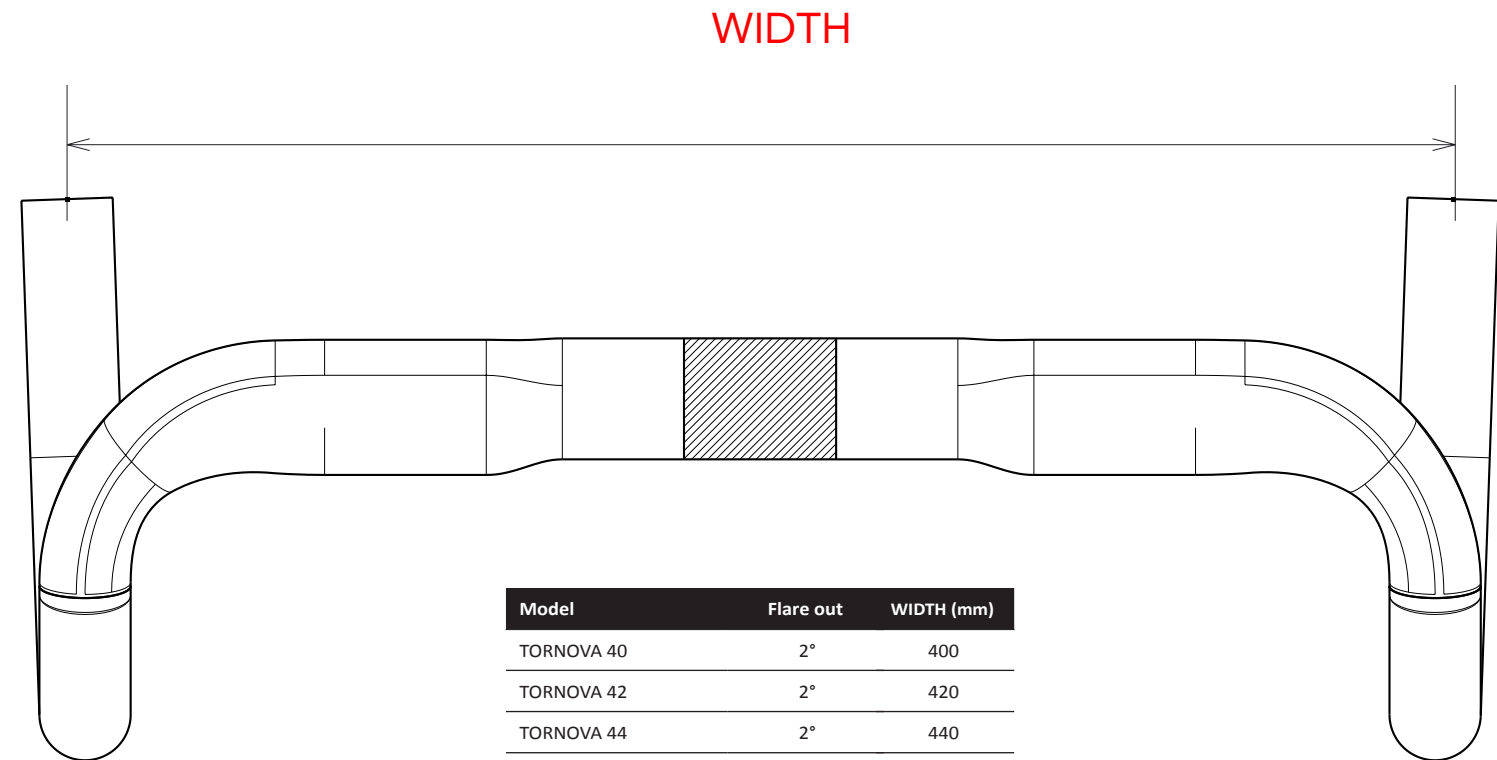

How 3T specifies road bar size:

# GETTING THE MEASURE

Model	Flare out	WIDTH (mm)
TORNOVA 40	2°	400
TORNOVA 42	2°	420
TORNOVA 44	2°	440