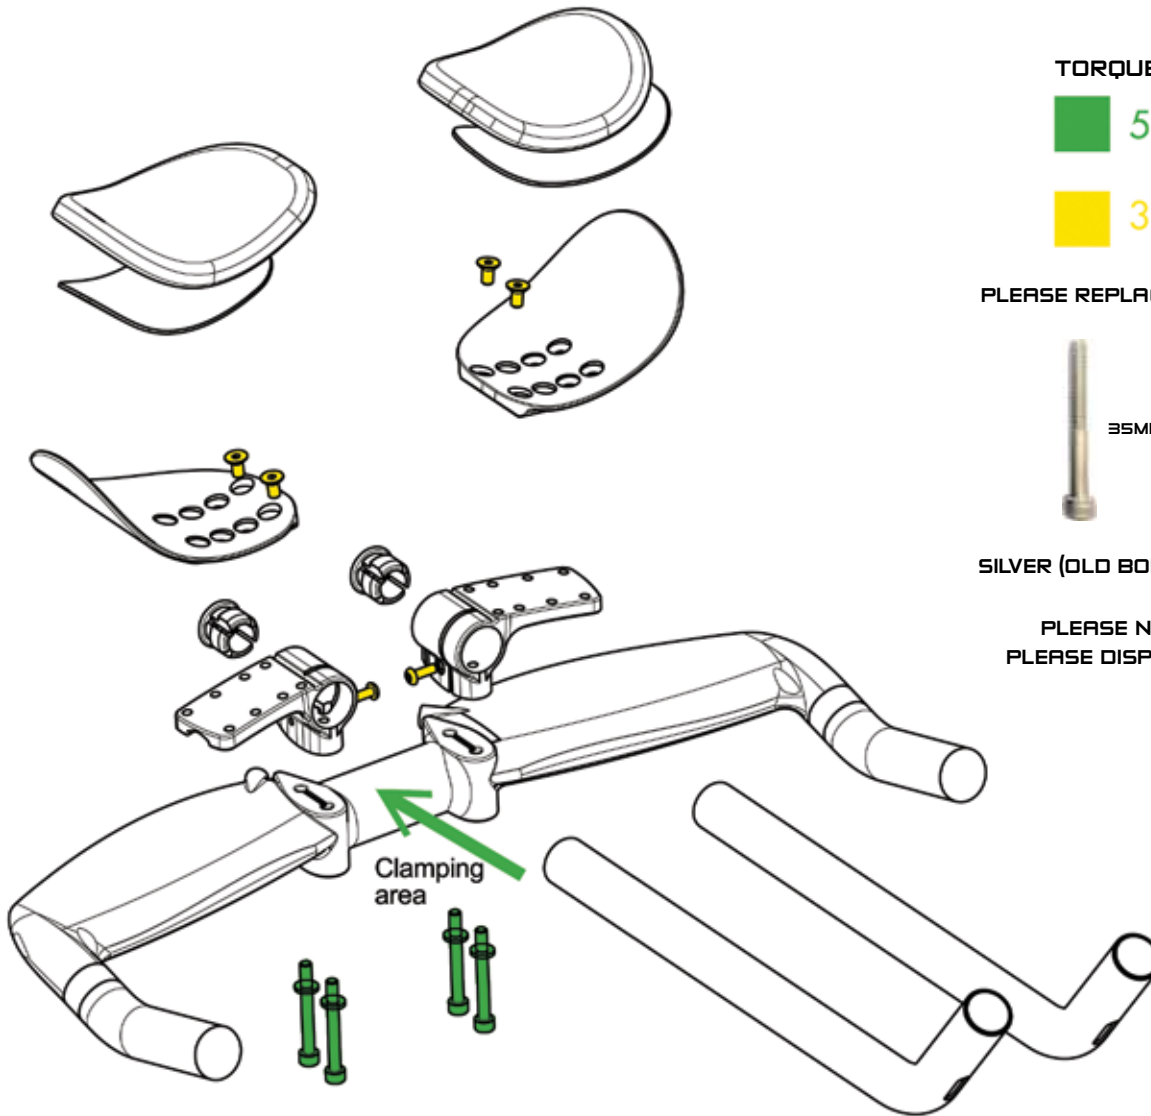

3T

TORQUE TABLE

■ 5 Nm

■ 3 Nm

PLEASE REPLACE OLD BOLT MSX35 MM DIN 912

35MM

> REPLACE >

45MM

SILVER (OLD BOLT)

BLACK (NEW BOLT)

PLEASE NOTE NEW BOLTS ARE BLACK
PLEASE DISPOSE OLD BOLTS (SILVER COLOR)

<http://www.3tcycling.com/video-manuals/aura-pro>

AURA - CUSTOM CERVELO